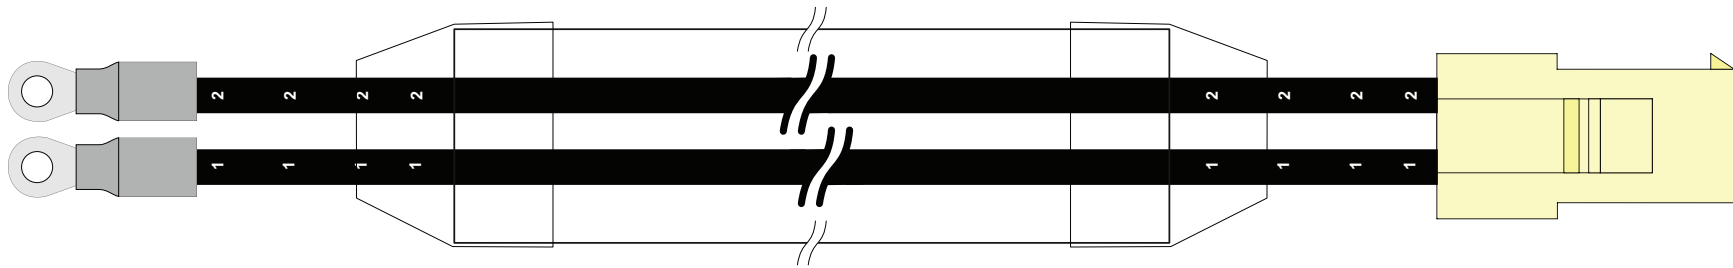

Wiring Diagram

Specification Sheet			Page 3 of 8
Product Number		Description	
MFMCB0xx0GET		Wiring	
Version	Date	designed by	approved
1.00	21.05.2007	Aicher	

Brake Junction Cable for MINAS A4 Servo Motor

MSMD 50-750W with brake, length xx meters

Remarks:

- This cable is designed for connecting the brake wires of MINAS A4 servo motors from 50W to 750W with a built-in holding brake.
- For further information, please refer to the corresponding manual.

Specification Sheet			
Product Number		Description	
MFMCB0xx0GET		MINAS A4 brake junction cable	
Version	Date	designed by	approved
1.0	21.05.2007	Aicher	