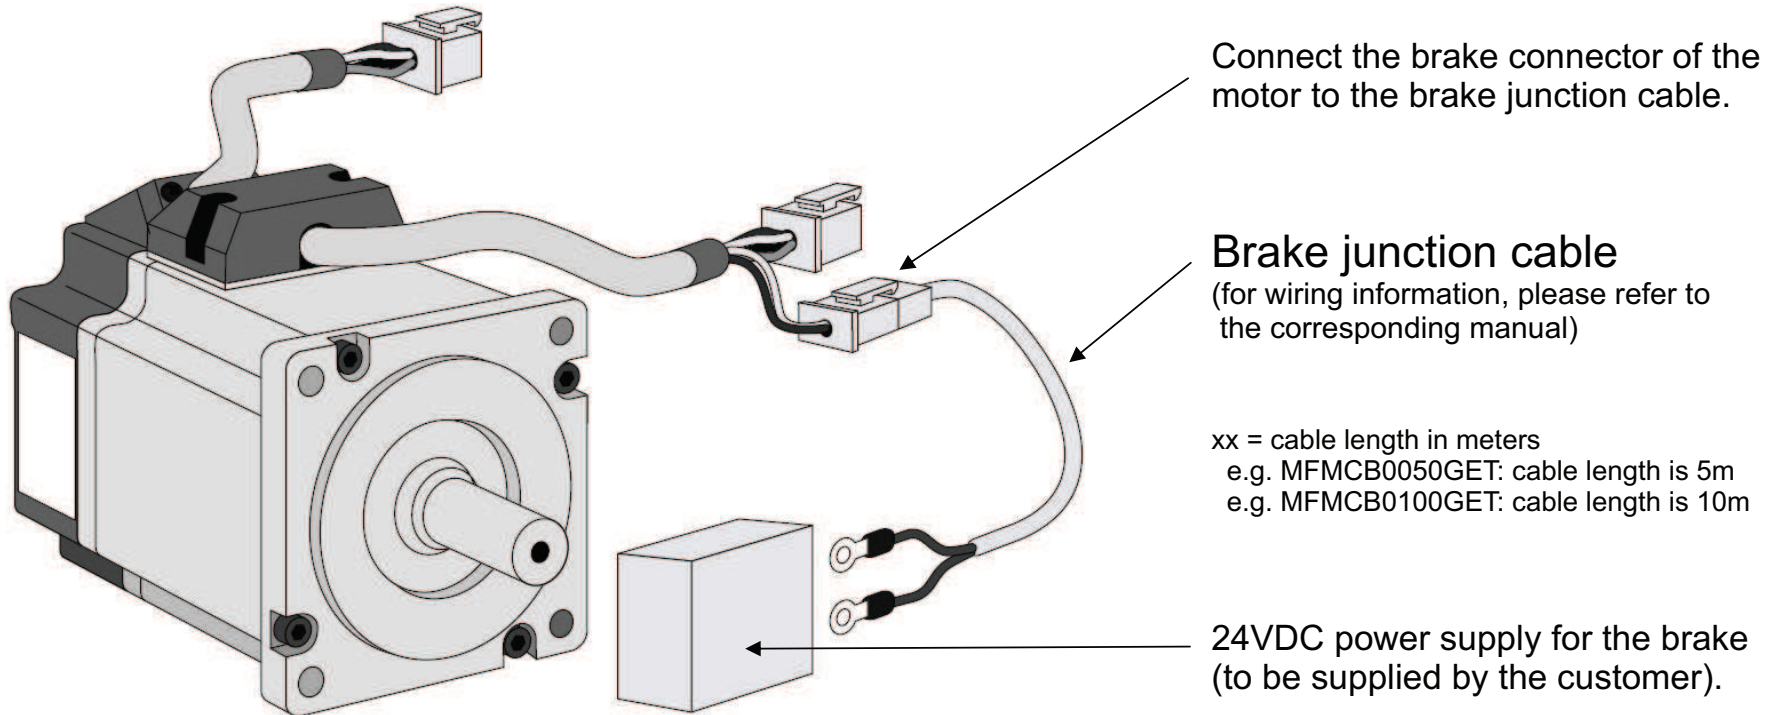

Wiring Diagram

Specification Sheet			Page 3 of 8
Product Number		Description	
MFMCB0xx0GET		Wiring	
Version	Date	designed by	approved
1.00	21.05.2007	Aicher	

Brake Junction Cable for MINAS A4 Servo Motor

MSMD 50-750W with brake, length xx meters

Remarks:

- This cable is designed for connecting the brake wires of MINAS A4 servo motors from 50W to 750W with a built-in holding brake.
- For further information, please refer to the corresponding manual.

Specification Sheet			
Product Number		Description	
MFMCB0xx0GET		MINAS A4 brake junction cable	
Version	Date	designed by	approved
1.0	21.05.2007	Aicher	