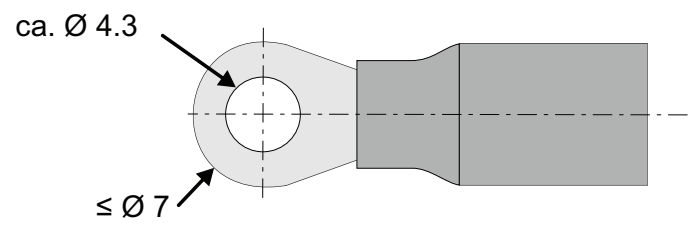

Wiring Diagram

Specification Sheet			Page 3 of 8
Product Number		Description	
MFMCB0xx0GET		Wiring	
Version	Date	designed by	approved
1.00	21.05.2007	Aicher	

Brake Junction Cable for MINAS A4 Servo Motor

MSMD 50-750W with brake, length xx meters

Remarks:

- This cable is designed for connecting the brake wires of MINAS A4 servo motors from 50W to 750W with a built-in holding brake.
- For further information, please refer to the corresponding manual.

Specification Sheet			
Product Number		Description	
MFMCB0xx0GET		MINAS A4 brake junction cable	
Version	Date	designed by	approved
1.0	21.05.2007	Aicher	